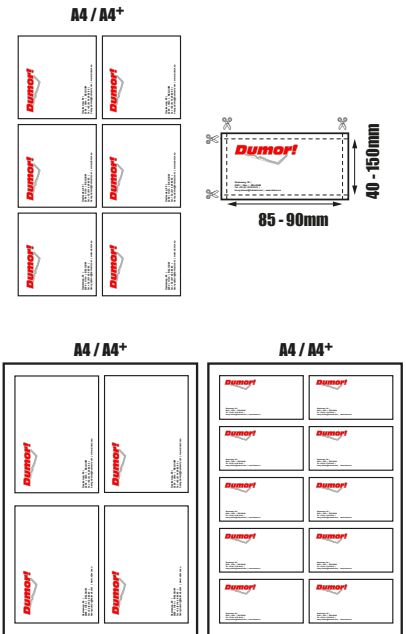

## **EASYCARD A4<sup>+</sup>**

**THE EASYCARD A4<sup>+</sup> WILL CUT ANY CARD FROM AN A4 SHEET !**

### **KEY FEATURES**

- Compact and robust construction
- Full remote control by bluetooth link from PC
- Full card layout cut programming by PC bluetooth link direct to machine
- Cross blade self sharpening program
- No setup required > No extra cassettes required save money !
- 3 x faster than cutting with a paper cutter!
- Process time for 1 sheet ca 3sec with full bleed cuts
- Accuracy better than 0,1 mm
- Cardstock 0,1 to 0,45mm including single side laminated card
- Cut size vs yield per sheet indicator and preset counter
- Auto feeding with 6 mm stack
- Adjustable sheet separator for thinner or thicker stock
- Mark reader for compensation of image drift
- Can cut 85 or 90mm wide (specify on order)
- Custom adjustable lengthways cut 40 to 150mm long
- Factory preset lengths 45/ 50 /54/ 90/ 95/ 125 mm
- Optional cassette fitment with perfining tool in the middle of the card
- Optional cassette fitment with scoring tool in the middle of the card
- Supplied with templates for laying out the cards on your printer
- Outfeed tray stacks cards on top and collects trim waste underneath
- Spare parts cost 1/5 the price of other machines

### **SPECIFICATIONS**

- Power 220/240V - 50hz, 150W
- Weight 15 kg
- Packing Tri wall carton (20kg)
- Dimensions 60x60x40cm